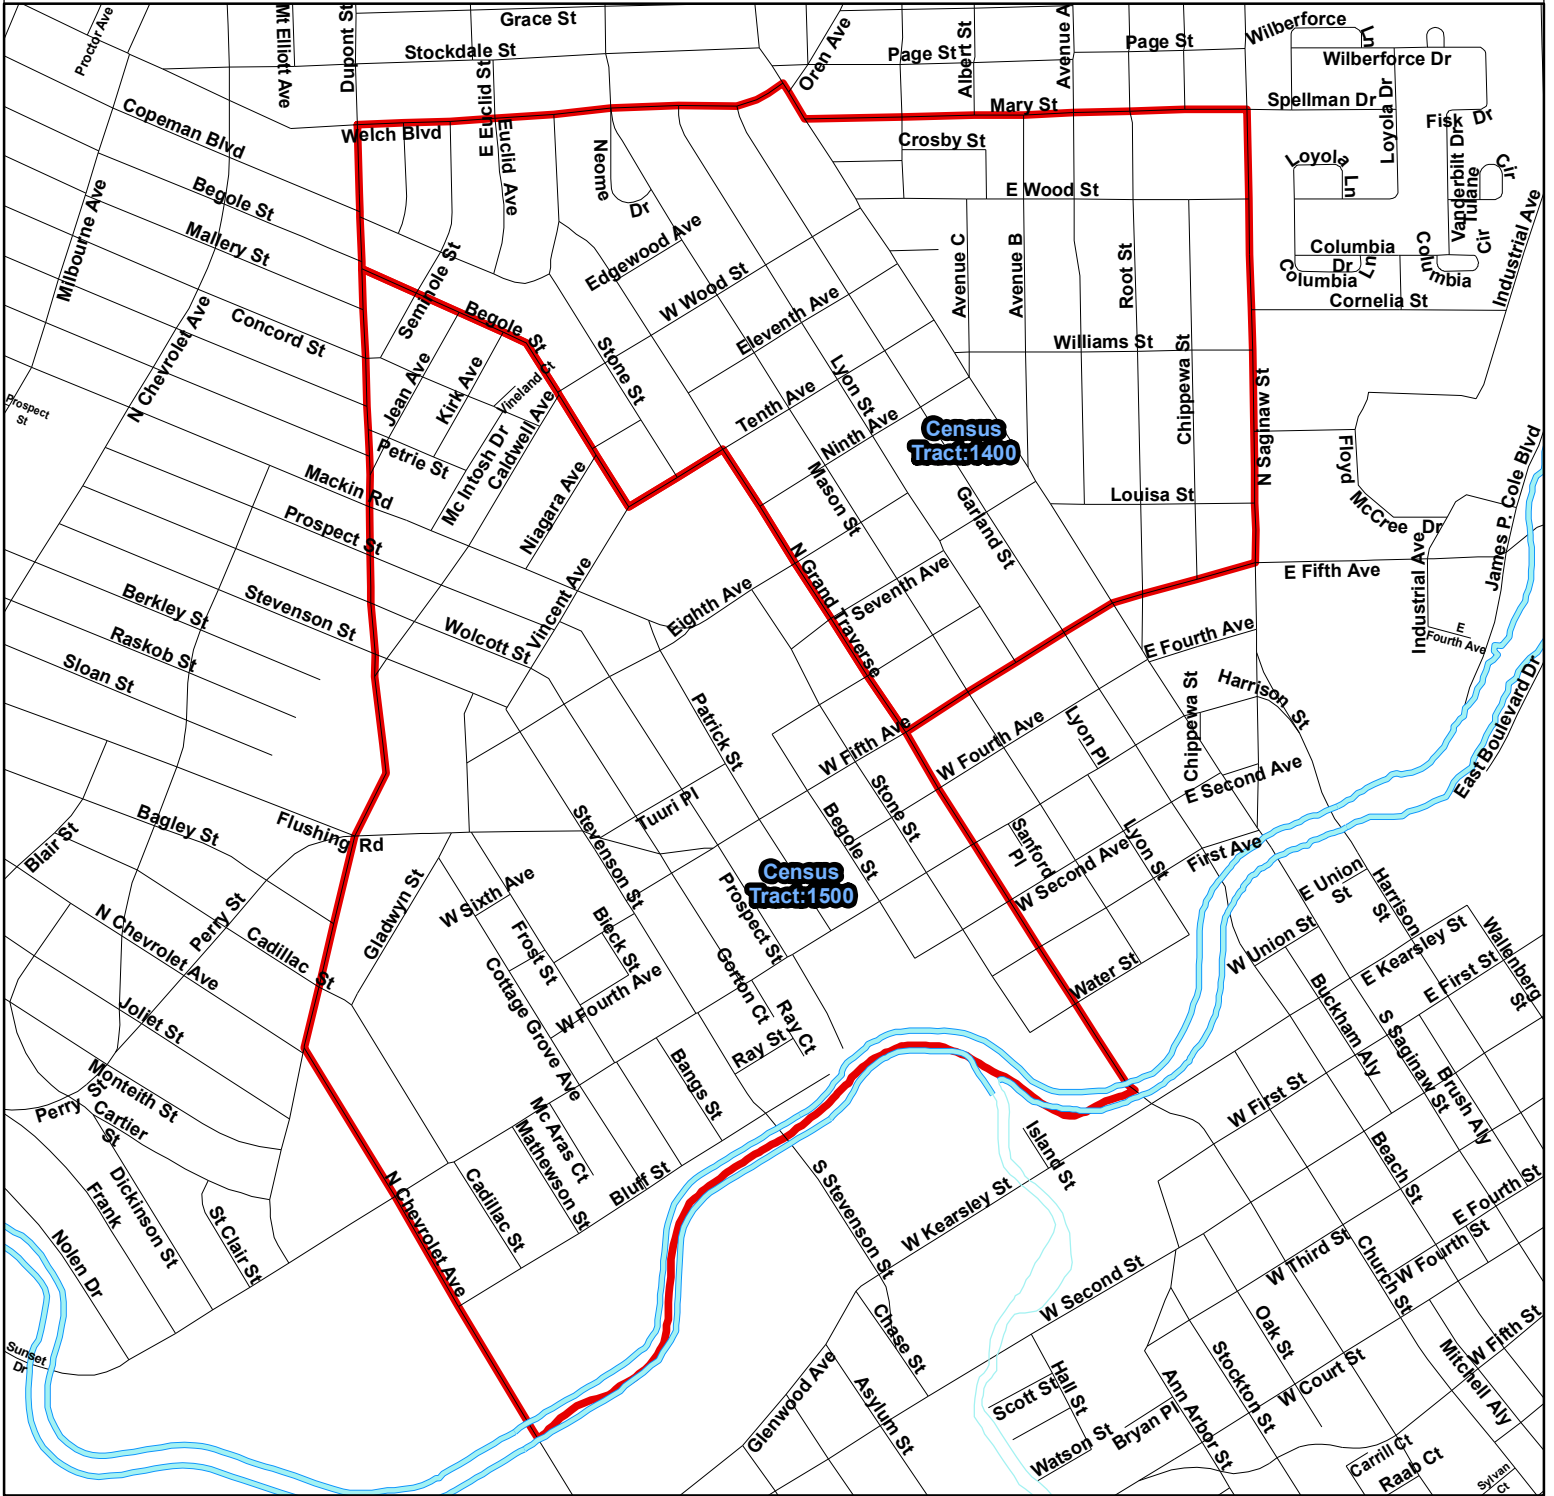

City of Flint Neighborhood Stabilization Program Area 1 of 3

City of Flint

Neighborhood Stabilization Program Area 2 of 3

City of Flint Neighborhood Stabilization Program Area 3 of 3

0 750 1,500 3,000 Feet