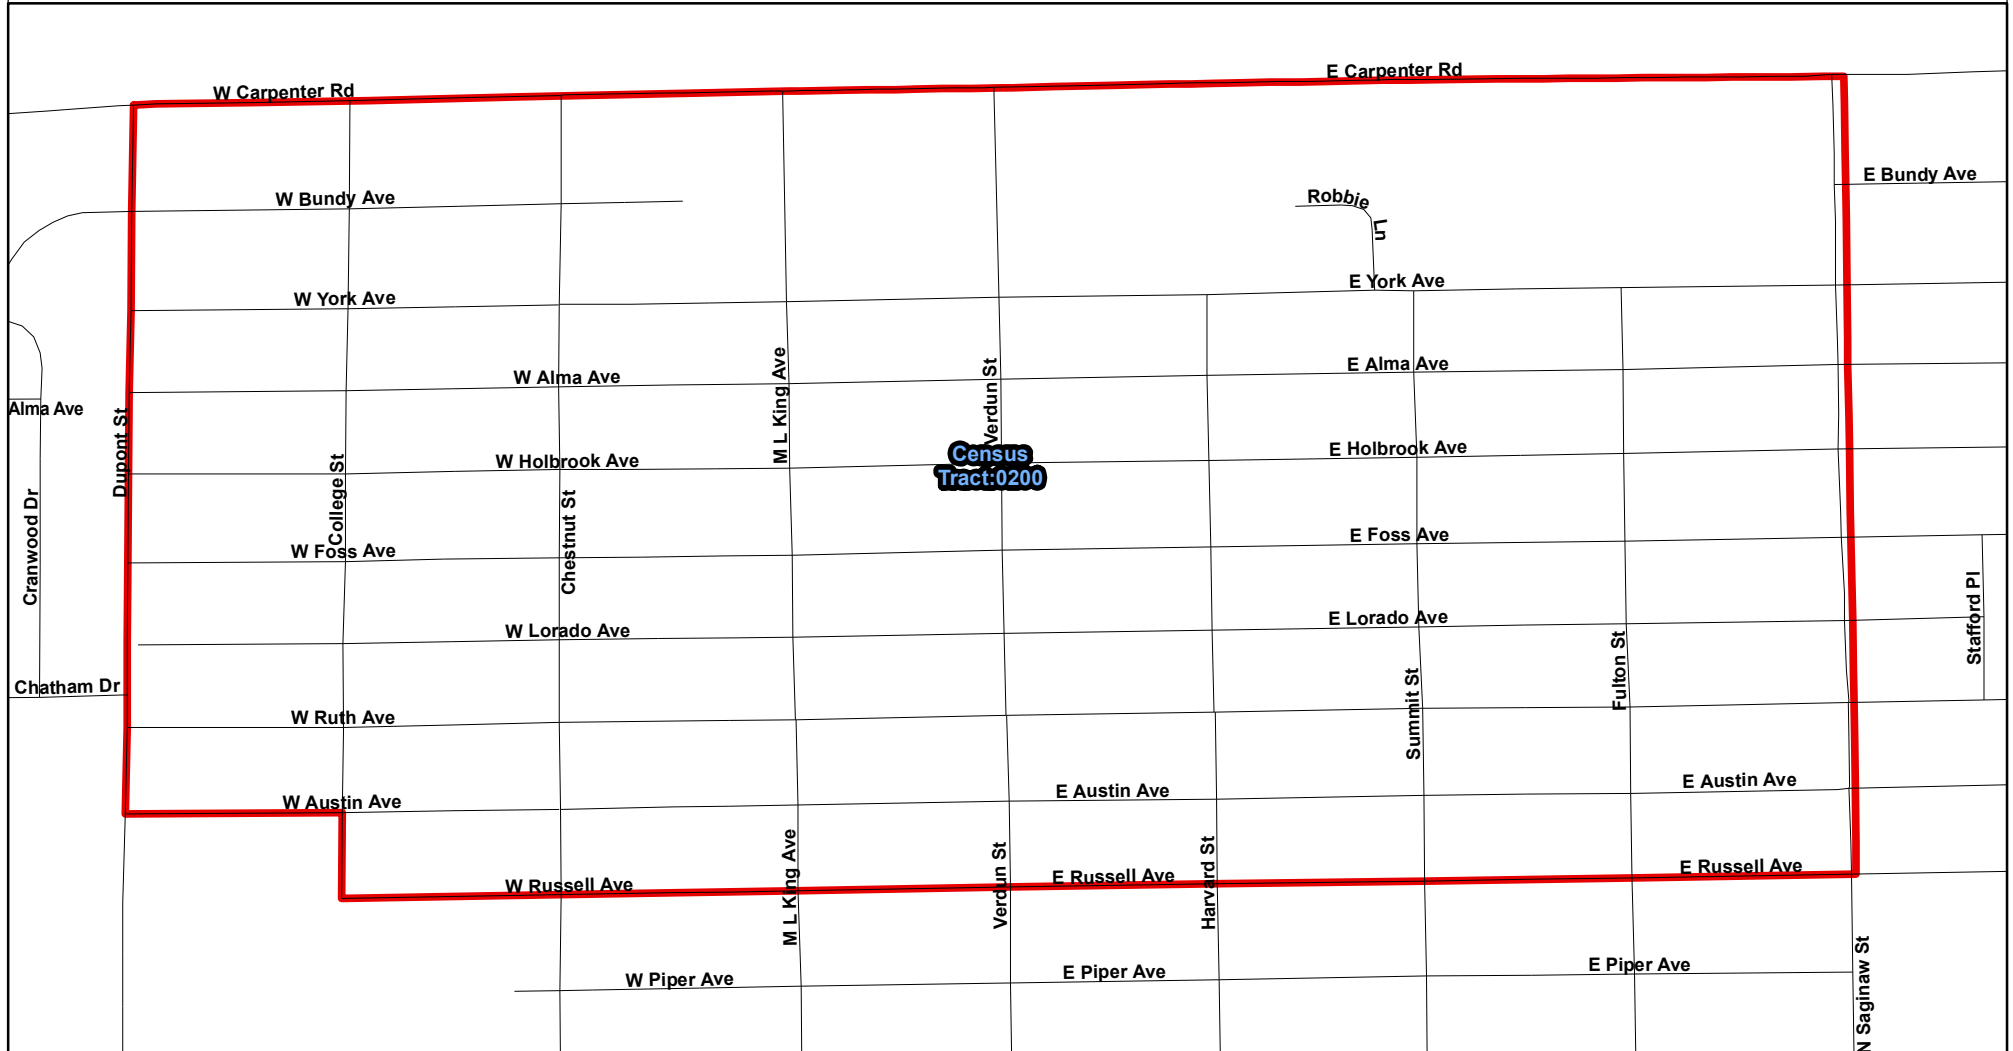

City of Flint Neighborhood Stabilization Program Area 1 of 3

City of Flint

Neighborhood Stabilization Program Area 2 of 3

City of Flint Neighborhood Stabilization Program Area 3 of 3

0 750 1,500 3,000 Feet