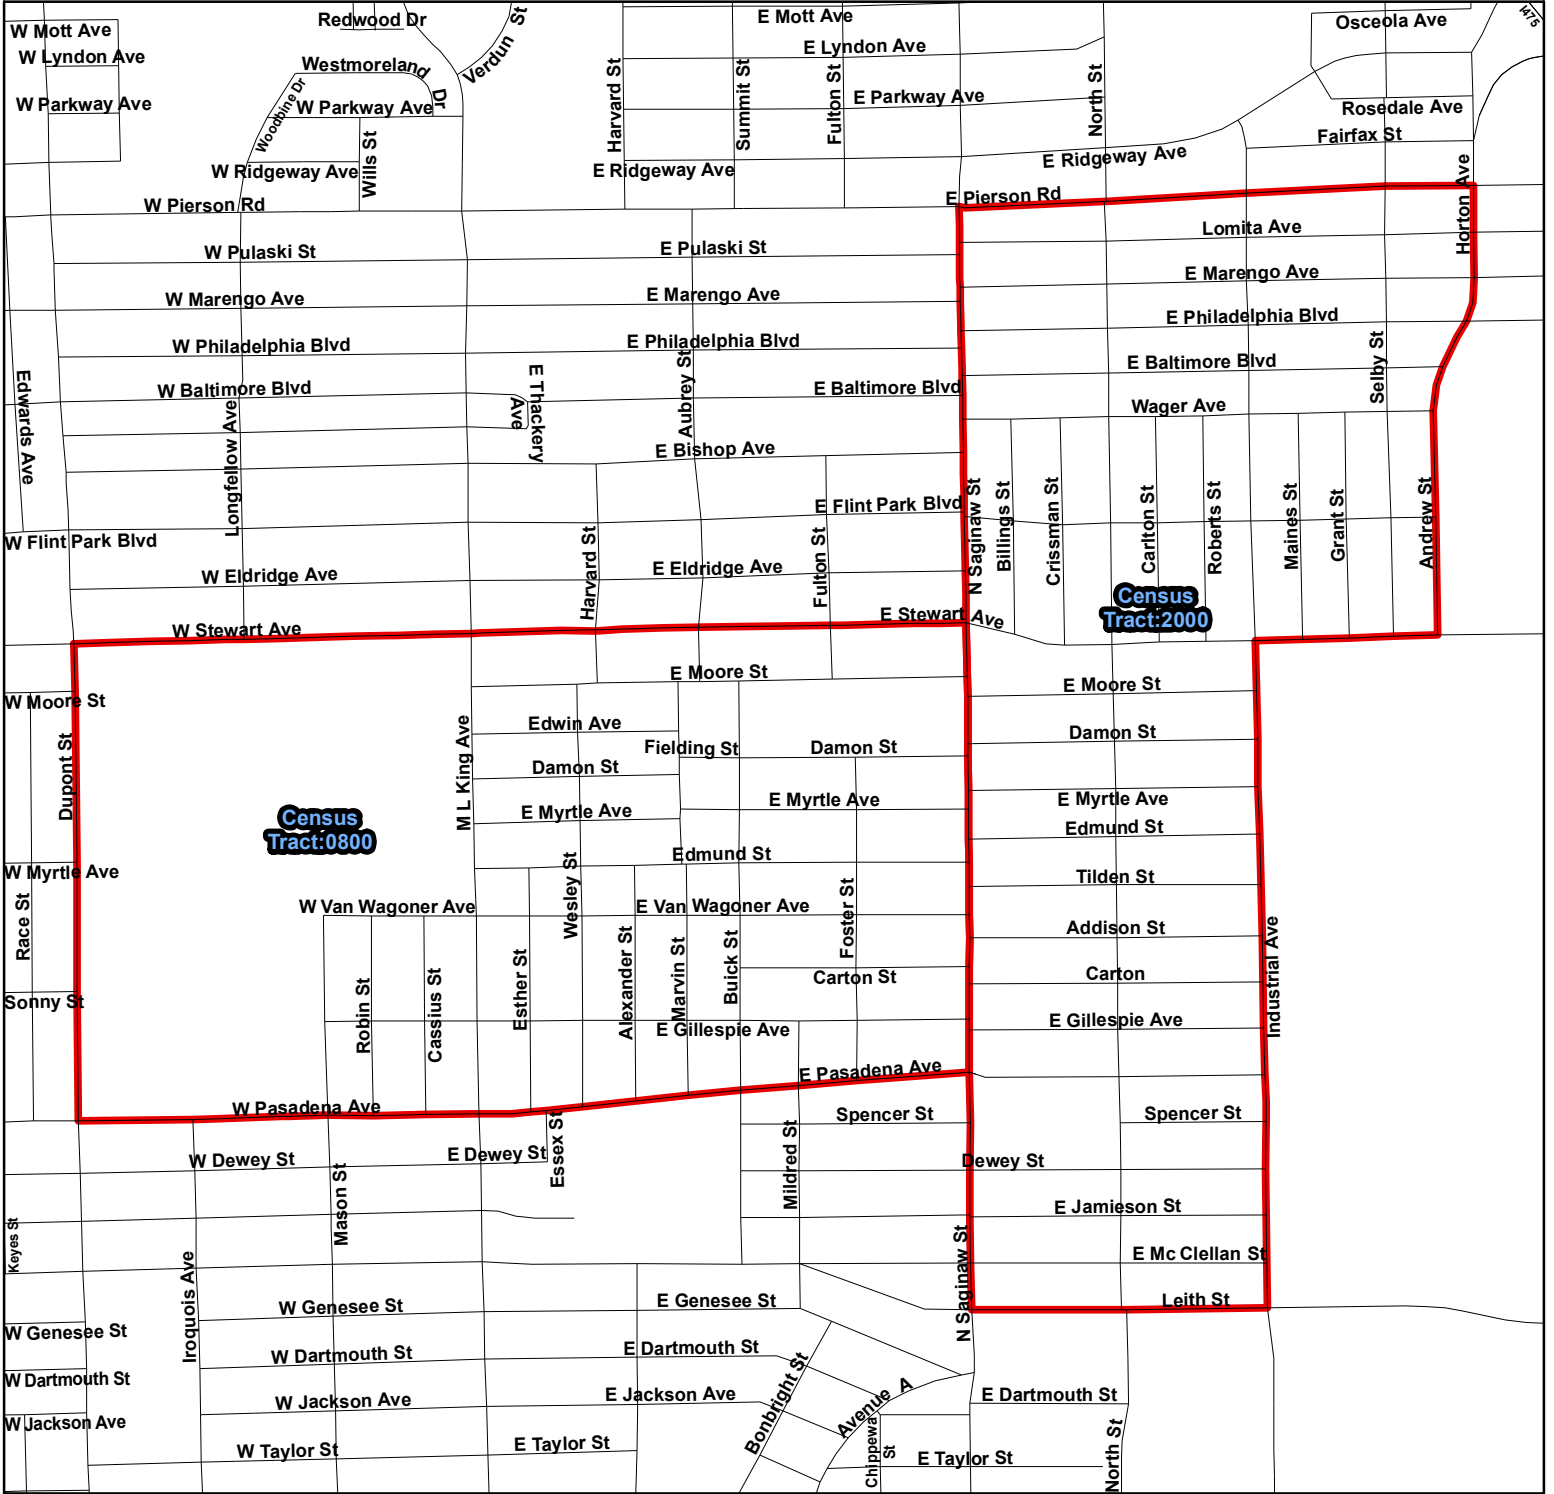

City of Flint Neighborhood Stabilization Program Area 1 of 3

City of Flint

Neighborhood Stabilization Program Area 2 of 3

City of Flint Neighborhood Stabilization Program Area 3 of 3

0 750 1,500 3,000 Feet